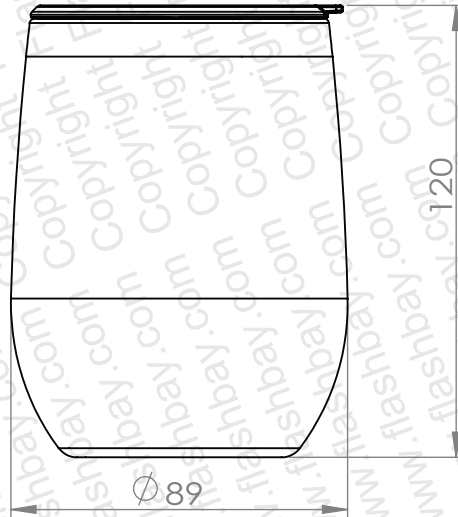

116.5 ± 0.4

120

Ø 89

PRODUCT
Rondo

CODE
RD

DIMENSIONS
mm

SCALE
1:2