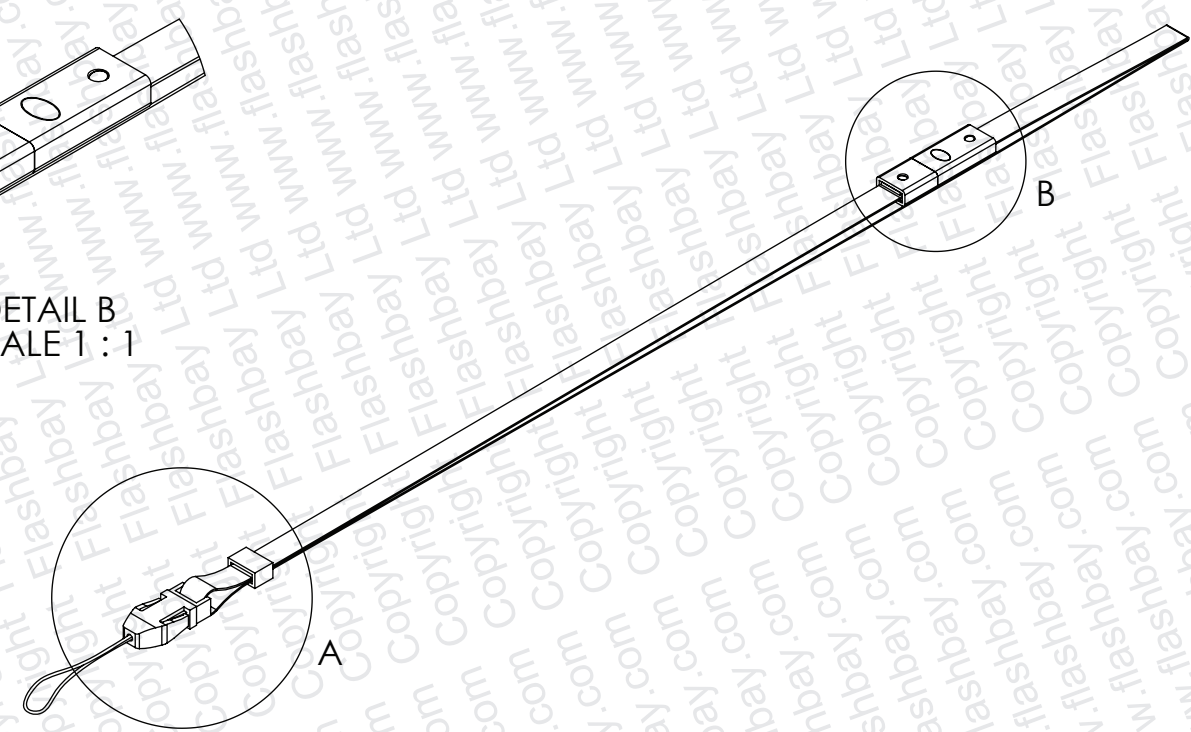

DETAIL A
SCALE 1:1

DETAIL B
SCALE 1:1

PRODUCT
Neckstrap

CODE
NS

DIMENSIONS
mm