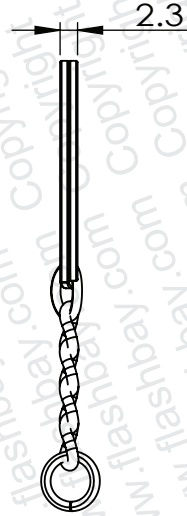

59.5

PRODUCT
Enamel Keychain

CODE
EK

DIMENSIONS
mm